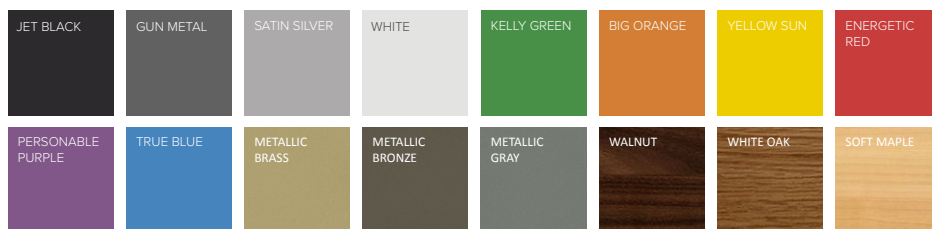

SURROUND

FEATURES

- 13 powder-coated frame colors
- 3 Timber species (walnut, white oak, maple)
- Keeps your space clean from accidental marker strokes
- Powder-coated to keep a fresh look for years to come
- ColorDrop printing options available

Specify: frame, caster & glass color, caster configuration

Be sure to specify glass color on each side.

FEATURES

- 13 powder-coated frame colors
- 3 Timber species (walnut, white oak, maple)
- Unlimited glass colors
- 4 caster colors (white, gray, black, red)
- 3-wheel and 4-wheel caster configurations*
- ColorDrop printing options available
- Gangs, nests, collaborates with multiple boards

FLIP

MAGNETIC COLORS BY CLARUS	
Size	List Price
48" x 23 3/8"	\$1,884

Specify: frame color, glass color, acoustic color, acoustic pattern

FEATURES

- 13 powder-coated frame colors
- Unlimited glass colors
- Magnetic glass panels
- ColorDrop printing options available
- 15 Clarus Felt panel colors (listed below)
- 5 Clarus Felt panel patterns (listed below)
- 9 – 12 mm polyethylene terephthalate felt
- Made from recycled materials
- Noise reduction coefficient of .8 to 1.1 (.9 at 4000 Hz)

CLARUS FELT STYLES FOR FLIP

FRAME FINISHES FOR SURROUND, FLIP & GO! MOBILE*

* Timber finishes only available for Surround and go! Mobile

HEALTHBOARD

	COLORS BY CLARUS	MAGNETIC COLORS BY CLARUS
Size	List Price	List Price
1.5' x 2'	\$440	\$506
2' x 3'	\$706	\$866
3' x 4'	\$1,240	\$1,586
4' x 6'	\$2,306	\$3,026
4' x 8'	\$3,018	\$3,986