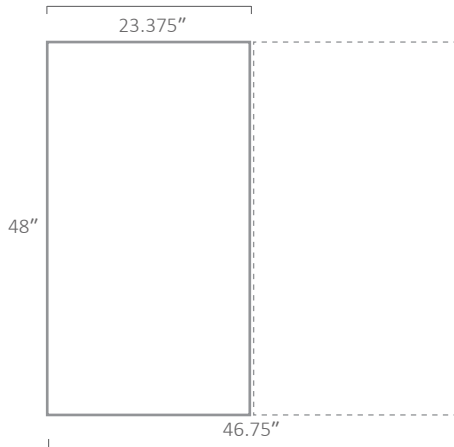

FLIP

MAGNETIC COLORS BY CLARUS	
Size	List Price
48" x 23 3/8"	\$1,884

Specify: frame color, glass color, acoustic color, acoustic pattern

FEATURES

- 13 powder-coated frame colors
- Unlimited glass colors
- Magnetic glass panels
- ColorDrop printing options available
- 15 Clarus Felt panel colors (listed below)
- 5 Clarus Felt panel patterns (listed below)
- 9 – 12 mm polyethylene terephthalate felt
- Made from recycled materials
- Noise reduction coefficient of .8 to 1.1 (.9 at 4000 Hz)