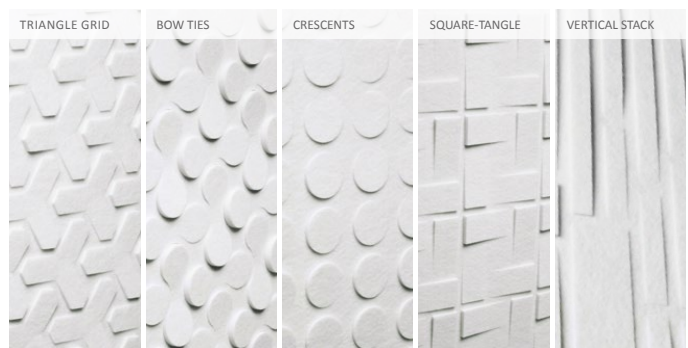

FLIP

MAGNETIC COLORS BY CLARUS	
Size	List Price
48" x 23 3/8"	\$1,884

Specify: frame color, glass color, acoustic color, acoustic pattern

FEATURES

- 13 powder-coated frame colors
- Unlimited glass colors
- Magnetic glass panels
- ColorDrop printing options available
- 15 Clarus Felt panel colors (listed below)
- 5 Clarus Felt panel patterns (listed below)
- 9 – 12 mm polyethylene terephthalate felt
- Made from recycled materials
- Noise reduction coefficient of .8 to 1.1 (.9 at 4000 Hz)

CLARUS FELT STYLES FOR FLIP

FRAME FINISHES FOR SURROUND, FLIP & GO! MOBILE*

* Timber finishes only available for Surround and go! Mobile

HEALTHBOARD

	COLORS BY CLARUS	MAGNETIC COLORS BY CLARUS
Size	List Price	List Price
1.5' x 2'	\$440	\$506
2' x 3'	\$706	\$866
3' x 4'	\$1,240	\$1,586
4' x 6'	\$2,306	\$3,026
4' x 8'	\$3,018	\$3,986