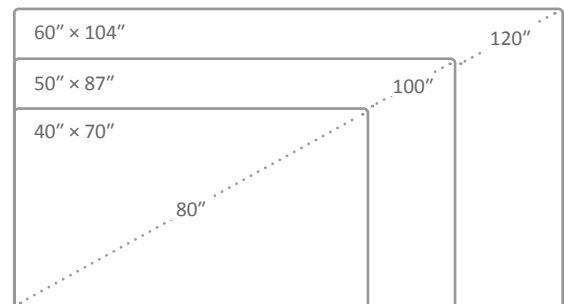

Y Hub

X Hub

I Hub

L Hub

T Hub

VIEW

	STARPHIRE GLASS	SILK GLASS
Size	List Price	List Price
80" 40" x 70"	\$4,418	\$5,229
100" 50" x 87"	\$6,418	\$7,974
120" 60" x 104"	\$7,974	\$9,974

Specify: glass type and frame finish