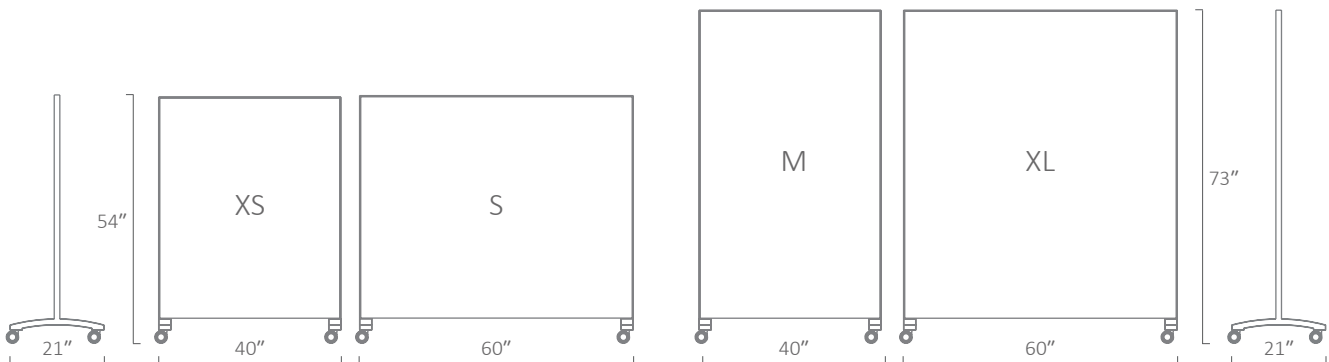

* XL not available in three-wheel configuration

CASTER COLORS

GO! HUBS

GO! HUB	List Price
All Sizes	\$196

Specify: Hub & bracket finish

FEATURES

- 13 powder-coated finishes
- Each go! Hub includes top bracket
- Optimized for three-wheeled go! Mobiles