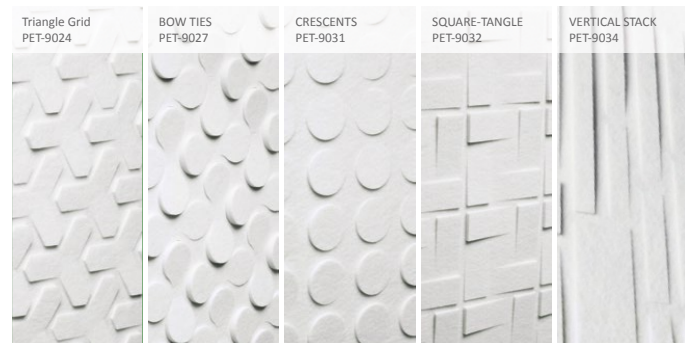

FLIP

MAGNETIC COLORS BY CLARUS	
Size	List Price
48" x 23 3/8"	\$1,885

Specify: frame color, glass color, acoustic color, acoustic pattern

BESTofyear INTERIOR DESIGN
2015

PRODUCT FEATURES

- 13 frame colors
- Unlimited glass colors
- Magnetic glass panels
- ColorDrop printing options available
- 15 Clarus Felt panel colors (listed below)
- 5 Clarus Felt panel patterns (listed below)
- 9 – 12 mm polyethylene terephthalate felt
- Made from recycled materials, 100% recyclable product
- Noise reduction coefficient of .8 to 1.1(.9 at 4000 Hz)

CLARUS FELT STYLES FOR FLIP

HEALTHBOARD

	PURE WHITE	MAGNETIC PURE WHITE	COLORS BY CLARUS	MAGNETIC COLORS BY CLARUS
Size	List Price	List Price	List Price	List Price
1.5' x 2'	\$440	\$506	\$440	\$506
2' x 3'	\$706	\$866	\$706	\$866
3' x 4'	\$1,240	\$1,586	\$1,240	\$1,586
4' x 6'	\$2,306	\$3,026	\$2,306	\$3,026
4' x 8'	\$3,018	\$3,986	\$3,018	\$3,986