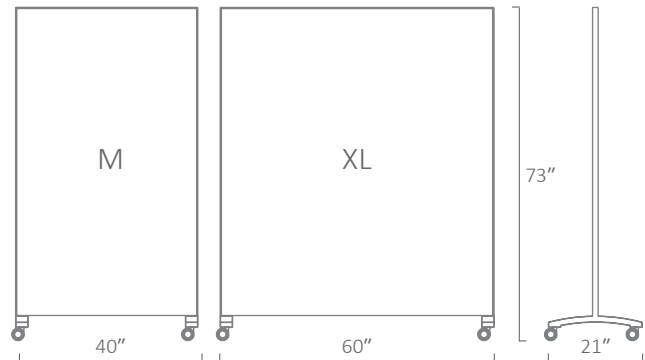

go! MOBILE

	go!	go! Magnetic
Size	List Price	List Price
XS | 40" x 54"	$3,108	$3,552
S | 60" x 54"	$3,552	$3,996
M | 40" x 73"	$3,552	$3,996
L | 60" x 73"	$3,996	$4,440

Specify: frame, caster & glass color, caster configuration

INTERIOR DESIGN
BEST OF YEAR 2013

PRODUCT FEATURES

- 13 frame colors
- Unlimited glass colors
- 4 caster colors
- Three-wheel and Four-wheel caster configurations
- ColorDrop printing options available
- Gangs, nests, collaborates with multiple boards

Be sure to specify glass color on each side