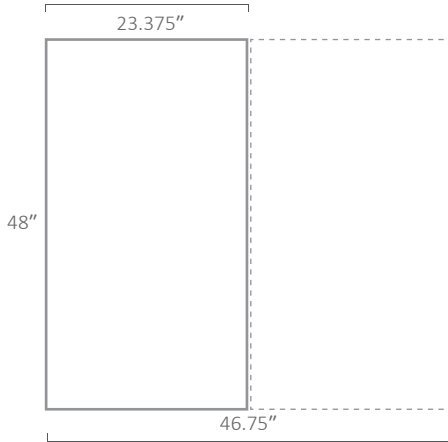

FLIP

MAGNETIC COLORS BY CLARUS	
Size	List Price
48" x 23 3/8"	$1,885

Specify: frame color, glass color, acoustic color, acoustic pattern

BESTofyear INTERIOR DESIGN
2015

PRODUCT FEATURES

- 13 frame colors
- Unlimited glass colors
- Magnetic glass panels
- ColorDrop printing options available
- 15 Clarus Felt panel colors (listed below)
- 5 Clarus Felt panel patterns (listed below)
- 9 – 12 mm polyethylene terephthalate felt
- Made from recycled materials, 100% recyclable product
- Noise reduction coefficient of .8 to 1.1(.9 at 4000 Hz)