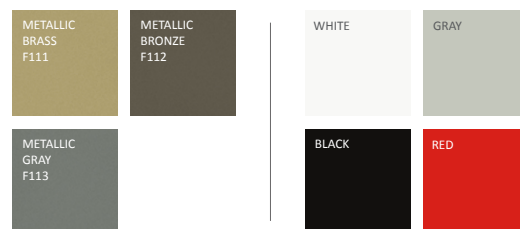

Specify: frame, caster & glass color, caster configuration

INTERIOR DESIGN
BEST OF YEAR 2013

PRODUCT FEATURES

- 13 frame colors
- Unlimited glass colors
- 4 caster colors
- Three-wheel and Four-wheel caster configurations
- ColorDrop printing options available
- Gangs, nests, collaborates with multiple boards

Y Hub

X Hub

I Hub

L Hub

T Hub

FRAME COLORS FOR SURROUND, FLIP & go! MOBILE

go! MOBILE CASTER COLORS

SURROUND

	PURE WHITE	MAGNETIC PURE WHITE	COLORS BY CLARUS	MAGNETIC COLORS BY CLARUS
Size	List Price	List Price	List Price	List Price
2' x 3'	\$755	\$978	\$755	\$978
3' x 4'	\$1,222	\$1,532	\$1,222	\$1,532
3.5' x 5'	\$1,606	\$2,006	\$1,606	\$2,006
4' x 5'	\$1,709	\$2,334	\$1,709	\$2,334
4' x 6'	\$2,090	\$2,720	\$2,090	\$2,720
4' x 8'	\$2,512	\$3,402	\$2,512	\$3,402
4' x 10'	\$3,364	\$4,464	\$3,364	\$4,464

PRODUCT FEATURES

- Available in 13 different colors
- Keeps your space clean from accidental marker strokes
- Powder-coated to keep a fresh look for years to come
- ColorDrop printing options available