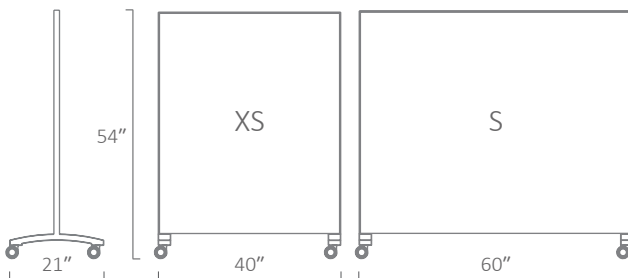

go! MOBILE

	go!	go! Magnetic
Size	List Price	List Price
XS | 40" x 54"	$3,108	$3,552
S | 60" x 54"	$3,552	$3,996
M | 40" x 73"	$3,552	$3,996
L | 60" x 73"	$3,996	$4,440

Specify: frame, caster & glass color, caster configuration

INTERIOR DESIGN
BEST OF YEAR 2013

PRODUCT FEATURES

- 13 frame colors
- Unlimited glass colors
- 4 caster colors
- Three-wheel and Four-wheel caster configurations
- ColorDrop printing options available
- Gangs, nests, collaborates with multiple boards

Be sure to specify glass color on each side