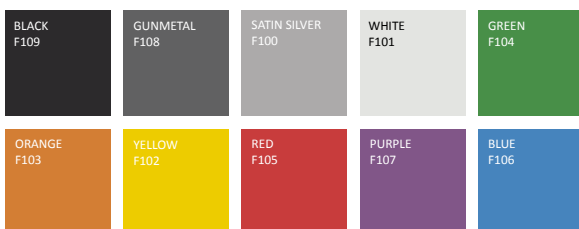

Specify: frame, caster & glass color, caster configuration

INTERIOR DESIGN
BEST OF YEAR 2013

PRODUCT FEATURES

- 13 frame colors
- Unlimited glass colors
- 4 caster colors
- Three-wheel and Four-wheel caster configurations
- ColorDrop printing options available
- Gangs, nests, collaborates with multiple boards

Y Hub

X Hub

I Hub

L Hub

T Hub

FRAME COLORS FOR SURROUND, FLIP & go! MOBILE

go! MOBILE CASTER COLORS

SURROUND

	PURE WHITE	MAGNETIC PURE WHITE	COLORS BY CLARUS	MAGNETIC COLORS BY CLARUS
Size	List Price	List Price	List Price	List Price
2' x 3'	\$755	\$978	\$755	\$978
3' x 4'	\$1,222	\$1,532	\$1,222	\$1,532
3.5' x 5'	\$1,606	\$2,006	\$1,606	\$2,006
4' x 5'	\$1,709	\$2,334	\$1,709	\$2,334
4' x 6'	\$2,090	\$2,720	\$2,090	\$2,720
4' x 8'	\$2,512	\$3,402	\$2,512	\$3,402
4' x 10'	\$3,364	\$4,464	\$3,364	\$4,464

PRODUCT FEATURES

- Available in 13 different colors
- Keeps your space clean from accidental marker strokes
- Powder-coated to keep a fresh look for years to come
- ColorDrop printing options available