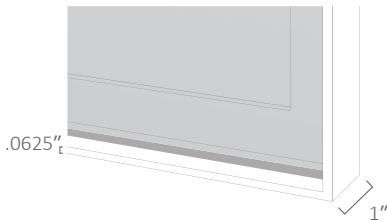

	PURE WHITE	MAGNETIC PURE WHITE	COLORS BY CLARUS	MAGNETIC COLORS BY CLARUS
Size	List Price	List Price	List Price	List Price
2' x 3'	\$755	\$978	\$755	\$978
3' x 4'	\$1,222	\$1,532	\$1,222	\$1,532
3.5' x 5'	\$1,606	\$2,006	\$1,606	\$2,006
4' x 5'	\$1,709	\$2,334	\$1,709	\$2,334
4' x 6'	\$2,090	\$2,720	\$2,090	\$2,720
4' x 8'	\$2,512	\$3,402	\$2,512	\$3,402
4' x 10'	\$3,364	\$4,464	\$3,364	\$4,464