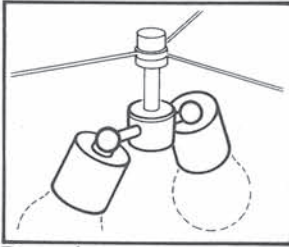

Drop cluster

SWITCH TYPES

Standard: As specified on catalog page

1. **Optional:**
2. On/Off switch
   - Three-way switch
   - Dimmer in socket
   - Pull chain
   - In-line On/Off
   - In-line Dimmer
   - Touch dimmer