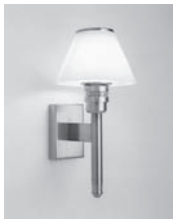

NAW525 OB	W200	7 3/4" 'Antorcha' wall sconce <i>outlet box mounting</i>	60 Watt	White Frosted	10	PB	750.00	200.00
			Minican Incan. (included)		10	BB,PC,SC	800.00	200.00
					10	PN,SN,AB	850.00	200.00
NAW525 CP	W200	7 3/4" 'Antorcha' wall sconce <i>cord and plug</i>	60 Watt	White Frosted	10	PB	770.00	200.00
			Minican Incan. (included)		10	BB,PC,SC	820.00	200.00
					10	PN,SN,AB	870.00	200.00
NAW525 OB LED	W200	7 3/4" 'Antorcha' wall sconce <i>outlet box mounting</i>	LED	White Frosted	10	PB	850.00	200.00
					10	BB,PC,SC	900.00	200.00
					10	PN,SN,AB	950.00	200.00