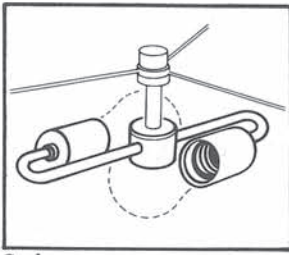

EXTENDED PIPE (EP)

Standard: As specified on catalog page

- Optional:**
- A- Most table lamps can be fitted with an extended pipe for through-surface installation . . . this variation conserves work surface space, provides greater stability, minimizes potential for theft and insures integrity of the original design.
 - B- Standard extended pipe fittings take 1 1/8" diam. hole, cord exits through bottom (for tables not exceeding 1" thickness)
 - C- For fixtures using 3-conductor or hospital grade cord, a 1 3/8" diam. hole is required.
 - D- Specify cord exit through side if cord cannot exit from furniture (eg., end table with drawers)
 - E- Specify diameter of larger cover plate if needed for existing grommet holes
 - F- Specify if longer extension needed for tables thicker than 1"
 - G- Specify choice of finishing disc or regular base