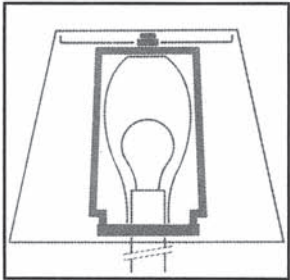

Psychiatric cover