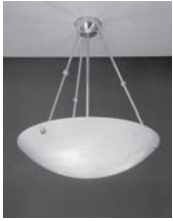

CATALOG NUMBER	Catalog Page	Description	Lamp Type	Shade or Glass Option	Shpg. Wt. (lbs.)	Standard Finishes	Suggested List Price	Shade Only (list)

NH3991	P206	29 1/2" pendant with 19" dia. alabaster bowl	Two	-	29	PB	3100.00	-
			26 Watt		29	BB,PC,SC	3200.00	-
			Triple Tube Fluorescent (included)		29	PN,SN,AB	3300.00	-
NH3992	P206	35" pendant with 24" dia. alabaster bowl	Three	-	42	PB	3800.00	-
			26 Watt		42	BB,PC,SC	3900.00	-
			Triple Tube Fluorescent (included)		42	PN,SN,AB	4000.00	-
NH3993	P206	40" pendant with 32" dia. alabaster bowl	Four	-	55	PB	5600.00	-
			26 Watt		55	BB,PC,SC	5700.00	-
			Triple Tube Fluorescent (included)		55	PN,SN,AB	5800.00	-