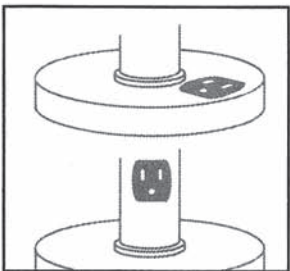

Nessen

Toggle and paddle switches

Psychiatric cover

Perforated metal disc at top,
plastic disc at bottom

Convenience outlets

LIFECARE, HOSPITAL & INSTITUTIONAL FEATURES

In addition to the modification options noted on the previous pages, the following special features may be incorporated into Nessen lamps intended for senior living, retirement centers, hospital, institutional and other installations where safety and security require special considerations.