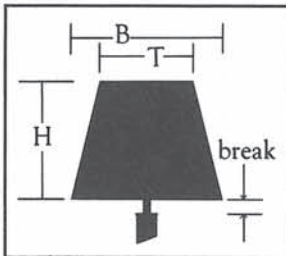

Shade dimensions