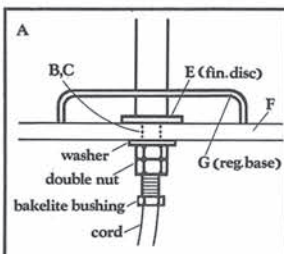

Extended pipe

MODIFICATIONS AND SPECIAL CONTRACTS

Nessen will endeavor to fulfill all reasonable and implementable requests for modifications to standard lamps and for contract quantities.

For instance, we can modify the height of a lamp, make a swing-arm longer or shorter, relocate a switch, offer custom enamel paints, use fluorescent instead of incandescent technology, alter shade dimensions and fabrics and use special wiring.

Such accommodations are made for two reasons: to meet specific design requirements or to up- or down-scale features to meet quality and budget considerations on larger orders.

No minimum quantities are required for special orders. Pricing will be determined by the nature of the changes and the quantities involved.

FINISHES

Standard: As specified on catalog page

1. **Optional:**
2. Polished Brass
   - Polished Chrome
   - Brushed Brass
   - Satin Chrome
   - Baked enamel paint — for accurate quotations, paint chips and/or Pantone numbers are required. Please specify gloss, matte or crinkle finish.

FIXTURE DIMENSIONS

Standard: As specified on catalog page

1. **Optional:**
2. Lamp height — specify new dimension
   - Extension of swing arm — specify new dimension
   - Fixed height upright tube — specify desired height
   - Telescopic upright tube on floor lamps (telescoping lamps cannot be painted)

SHADE FABRICS/DIMENSIONS

Standard: As specified on catalog page

1. **Optional:**
2. Fire retardant white linen
   - Nesclean vinyl material (washable)
   - To change dimensions, refer to pages 3, 4 and 5 in the Pricing Guide for available options . . . also specify amount of "break" desired, if any.
   - Glass diffuser shade support
   - Harp style shade support

EXTENDED PIPE (EP)

Standard: As specified on catalog page

1. **Optional:**
2. A- Most table lamps can be fitted with an extended pipe for through-surface installation . . . this variation conserves work surface space, provides greater stability, minimizes potential for theft and insures integrity of the original design.
   - B- Standard extended pipe fittings take 1 1/8" diam. hole, cord exits through bottom (for tables not exceeding 1" thickness)
   - C- For fixtures using 3-conductor or hospital grade cord, a 1 3/8" diam. hole is required.
   - D- Specify cord exit through side if cord cannot exit from furniture (eg., end table with drawers)
   - E- Specify diameter of larger cover plate if needed for existing grommet holes
   - F- Specify if longer extension needed for tables thicker than 1"
   - G- Specify choice of finishing disc or regular base