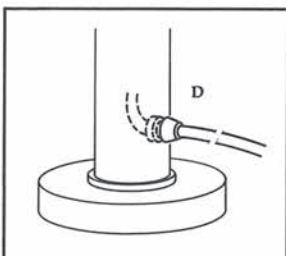

Exit through side