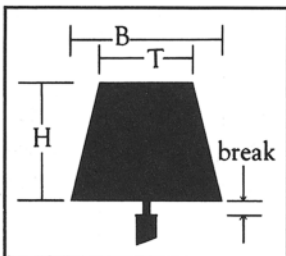

Shade dimensions