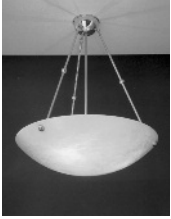

CATALOG NUMBER	Catalog Page	Description	Lamp Type	Shade or Glass Option	Shpg. Wt. (lbs.)	Standard Finishes	Suggested List Price	Shade Only (list)

NH3991	P206	29 1/2" pendant with 19" dia. alabaster bowl	Two	-	29	PB	3800.00	-
			26 Watt		29	BB,PC,SC	3900.00	-
			Triple Tube Fluorescent (included)		29	PN,SN,AB	4000.00	-
NH3992	P206	35" pendant with 24" dia. alabaster bowl	Three	-	42	PB	4800.00	-
			26 Watt		42	BB,PC,SC	4900.00	-
			Triple Tube Fluorescent (included)		42	PN,SN,AB	5000.00	-
NH3993	P206	40" pendant with 32" dia. alabaster bowl	Four	-	55	PB	7800.00	-
			26 Watt		55	BB,PC,SC	7900.00	-
			Triple Tube Fluorescent (included)		55	PN,SN,AB	8000.00	-