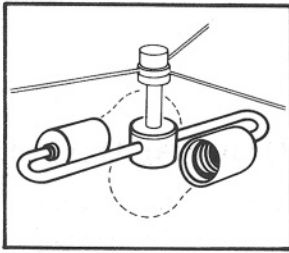

## EXTENDED PIPE (EP)

**Standard:** As specified on catalog page

**Optional:**

- A- Most table lamps can be fitted with an extended pipe for through-surface installation . . . this variation conserves work surface space, provides greater stability, minimizes potential for theft and insures integrity of the original design.
- B- Standard extended pipe fittings take 1 1/8" diam. hole, cord exits through bottom (for tables not exceeding 1" thickness)
- C- For fixtures using 3-conductor or hospital grade cord, a 1 3/8" diam. hole is required.
- D- Specify cord exit through side if cord cannot exit from furniture (eg., end table with drawers)
- E- Specify diameter of larger cover plate if needed for existing grommet holes
- F- Specify if longer extension needed for tables thicker than 1"
- G- Specify choice of finishing disc or regular base