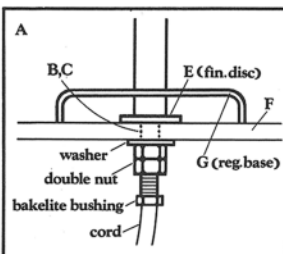

Extended pipe

MODIFICATIONS AND SPECIAL CONTRACTS

Nessen will endeavor to fulfill all reasonable and implementable requests for modifications to standard lamps and for contract quantities.

For instance, we can modify the height of a lamp, make a swing-arm longer or shorter, relocate a switch, offer custom enamel paints, use fluorescent instead of incandescent technology, alter shade dimensions and fabrics and use special wiring.

Such accommodations are made for two reasons: to meet specific design requirements or to up- or down-scale features to meet quality and budget considerations on larger orders.

No minimum quantities are required for special orders. Pricing will be determined by the nature of the changes and the quantities involved.

FINISHES

Standard: As specified on catalog page

Optional:

- Polished Brass
- Polished Chrome
- Brushed Brass
- Satin Chrome
- Baked enamel paint — for accurate quotations, paint chips and/or Pantone numbers are required. Please specify gloss, matte or crinkle finish.

FIXTURE DIMENSIONS

Standard: As specified on catalog page

Optional:

- Lamp height — specify new dimension
- Extension of swing arm — specify new dimension
- Fixed height upright tube — specify desired height
- Telescopic upright tube on floor lamps (telescoping lamps cannot be painted)

SHADE FABRICS/DIMENSIONS

Standard: As specified on catalog page

Optional:

- Fire retardant white linen
- Nesclean vinyl material (washable)
- To change dimensions, refer to pages 3, 4 and 5 in the Pricing Guide for available options . . . also specify amount of "break" desired, if any.
- Glass diffuser shade support
- Harp style shade support

EXTENDED PIPE (EP)

Standard: As specified on catalog page

Optional:

- A- Most table lamps can be fitted with an extended pipe for through-surface installation . . . this variation conserves work surface space, provides greater stability, minimizes potential for theft and insures integrity of the original design.
- B- Standard extended pipe fittings take 1 1/8" diam. hole, cord exits through bottom (for tables not exceeding 1" thickness)
- C- For fixtures using 3-conductor or hospital grade cord, a 1 3/8" diam. hole is required.
- D- Specify cord exit through side if cord cannot exit from furniture (eg., end table with drawers)
- E- Specify diameter of larger cover plate if needed for existing grommet holes
- F- Specify if longer extension needed for tables thicker than 1"
- G- Specify choice of finishing disc or regular base