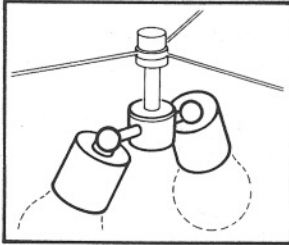

Drop cluster

SWITCH TYPES

Standard: As specified on catalog page

1. **Optional:**
2. On/Off switch
   - Three-way switch
   - Dimmer in socket
   - Pull chain
   - In-line On/Off
   - In-line Dimmer
   - Touch dimmer