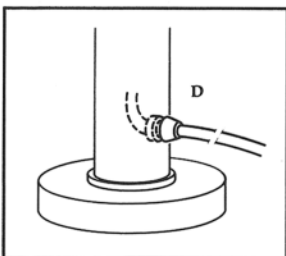

Exit through side